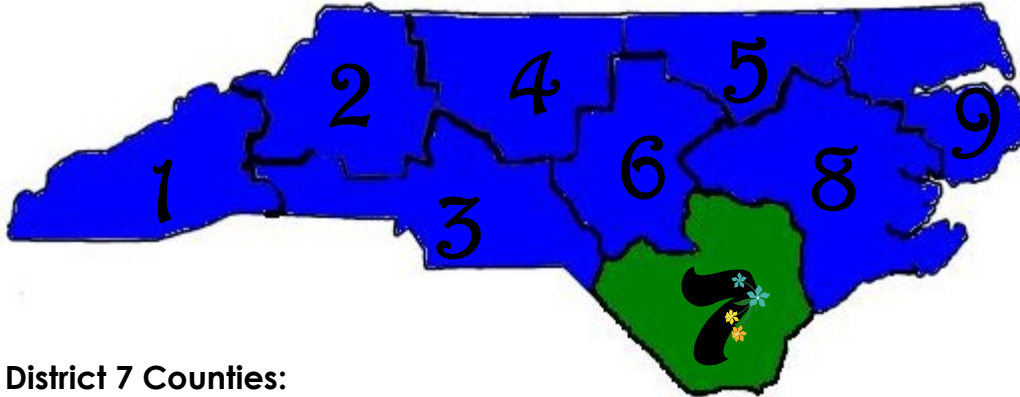

GFWC-NC District Connection

District 7 Counties:

Bladen

Columbus

New Hanover

Robeson

Brunswick

Duplin

Pender

Sampson

GFWC-NC District 7 Membership as of June 2010:			
General Clubs:	11	General Members:	403
Junior Clubs:	04	Junior Members:	97
Juniorette Clubs:	02	Juniorette Members:	90
Total Clubs:	17	Total Members:	570